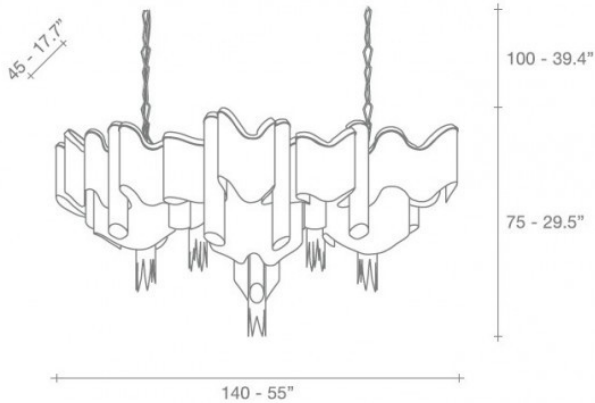

Terzani Stream 140 Suspension

LA7004

SOURCE: <https://www.davidvillagelighting.co.uk/product/terzani-stream-140-suspension/9964>

TERZANI
LA LUCE PENSATA

Terzani Stream 140 Suspension

Impressive presence in any room. Like Christian's other works for Terzani, Stream's design exploits the physical characteristics of the materials used to envelop a room in a unique immersive light. Here, over seven kilometers of metal chain appear to flow down from the undulating, nickel-plated frame. These cascading tiers project a streaking, yet tranquil, shadow throughout the room.

Designer: Christian Lava

Dimming: Dimmable via mains phase dimming.

Dimensions:

140cm Ø

75 cm height

100cm drop

David
Village
Lighting

For all sales and technical enquiries,
please contact: