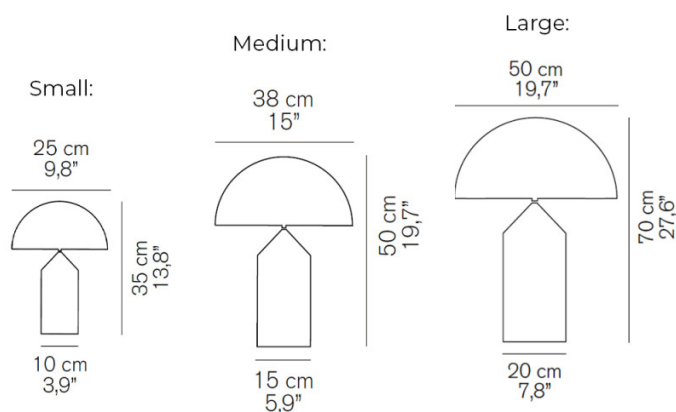

PRODUCT SPECIFICATION

Light Source: **Small:** 2x Max 40W E14 + 1x Max 25W E14 (Excluded)
Medium: 2x Max 75W E27 + 1x Max 40W E14 (Excluded)

IP Code: 20

Dimming: **Small:** In-line on/off switch included on cable
Medium: In-line dimmer included on cable

Dimensions: Small:
Shade: Ø25cm
Height: 35cm
Base: Ø10cm

Medium:
Shade: Ø38cm
Height: 50cm
Base: Ø15cm

For all sales and technical enquiries, please contact:

+44 (0)114 263 4266

info@davidvillagelighting.co.uk