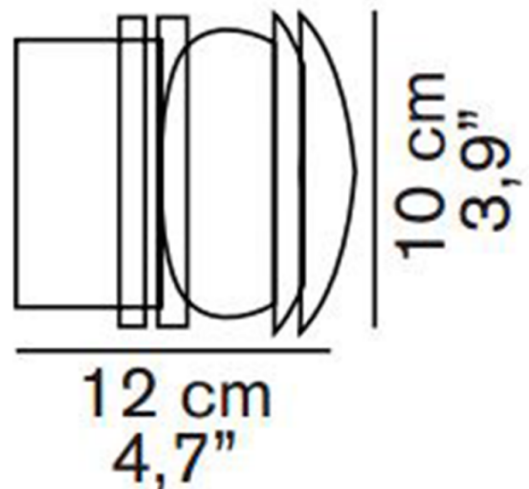

Oluce Fresnel 1148 Wall Light

LA9381

SOURCE: <https://www.davidvillagelighting.co.uk/product/Oluce-Fresnel-1148-Wall-Light/9857>

PRODUCT DESCRIPTION

Designer: Joe Colombo

Oluce Fresnel 1148 Wall Light

The Oluce Fresnel 1148 Wall Light, designed by Joe Colombo in 1966, is a palm-sized marvel of lighting design. With a diameter of just 10cm, this compact yet impactful lamp features a Fresnel lens that refracts and disperses light evenly, producing a soft, diffused glow. The light's minimalist metal body, available in a range of neutral finishes, complements its elegant functionality. Designed with an IP44 rating, this wall light is perfect for damp environments, allowing it to be used in bathrooms, outdoor terraces, or other challenging settings.

The Oluce Fresnel 1148 Wall Light is also available in a white or grey finish, please [contact us](#) for more information and pricing.

PRODUCT SPECIFICATION

Light Source: 1x Max 40W E14 (Excluded)

IP Code: 44

Dimming: Dimmable via mains phase dimming.

Dimensions: Shade: Ø10cm
Depth: 12cm

For all sales and technical enquiries, please contact:

+44 (0)114 263 4266

info@davidvillagelighting.co.uk

www.davidvillagelighting.co.uk