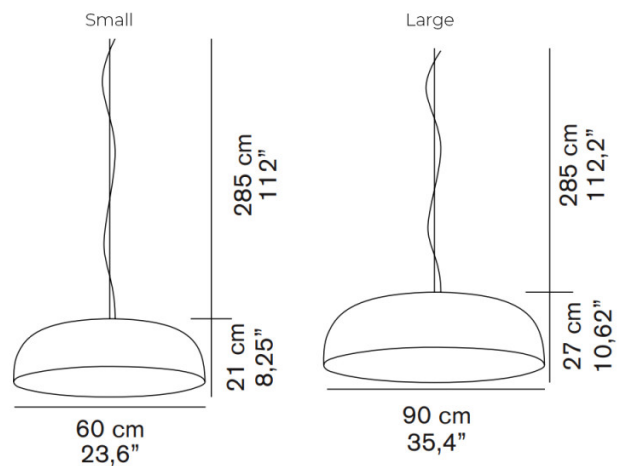

Oluce Canopy LED Pendant

LA9378

SOURCE: <https://www.davidvillagelighting.co.uk/product/Oluce-Canopy-LED-Pendant/9854>

PRODUCT DESCRIPTION

Designer: Francesco Rota

Oluce Canopy LED Pendant

The Oluce Canopy LED Pendant is a masterpiece by Francesco Rota, designed in 2010 to transform the utilitarian ceiling rose into a central design element. Featuring a sleek, oversized metal lampshade, the Canopy pendant conceals its light source within, diffusing soft, indirect illumination. Its unique design combines elegance and functionality, making it suitable for a variety of interiors, from contemporary homes to sophisticated commercial spaces.

Available in two sizes, small and large, the Canopy pendant offers flexibility to fit different room dimensions. With its minimalist aesthetic and practical design, the Canopy pendant is ideal for creating a warm, inviting ambiance while serving as a striking visual feature in any space. The Canopy pendant is available in a glossy black or glossy red finish. Both bold finishes create a dynamic, eye-catching display wherever they're installed.

PRODUCT SPECIFICATION

Light Source: 25W, 3000K, 4500 Lumens

IP Code: 20

Dimming: Dimmable via mains phase dimming.

Dimensions: Small:
Height: 21cm
Shade: Ø60cm

Cable length: 285cm

Large:
Height: 27cm
Shade: Ø90cm

Cable length: 285cm