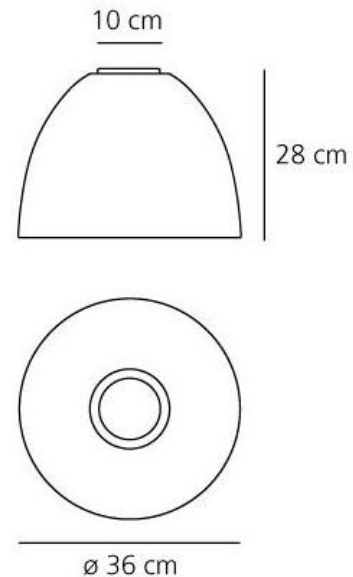

PRODUCT SPECIFICATION

Light Source: 1 x 150W E27 or 21w E27 LED DIM (excluded)

IP Code: 40

Dimming: Dimmable via mains phase dimming.

Dimensions: Ø 36 cm
28 cm height

For all sales and technical enquiries, please contact: