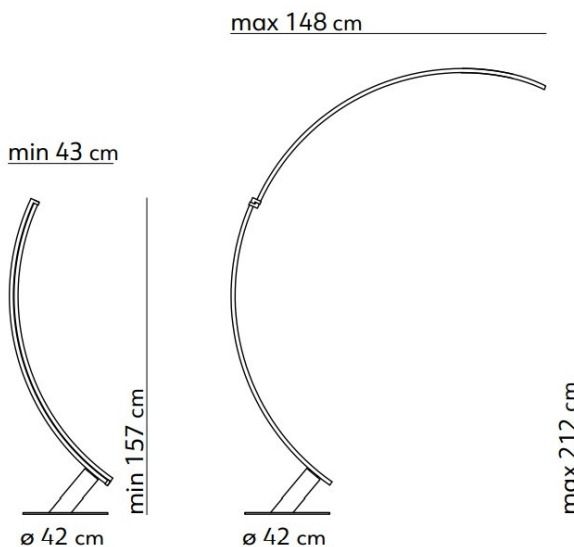

PRODUCT SPECIFICATION

Light Source: 36W, 2700K, 4515 Lumens

IP Code: 20

Dimming: In line dimmer included on cable.

Dimensions: Base: Ø42cm
Depth: 43cm-148cm
Height: 157cm-212cm
Cable Length: 360cm

For all sales and technical enquiries, please contact: