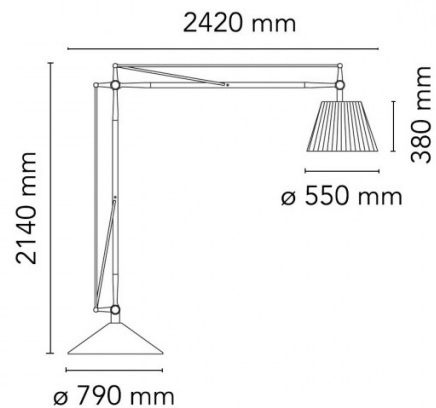

The imposing size of this amazing floor lamp makes it perfect for lighting large spaces, and the super flexible design allows the shade and arms to be moved in any direction. The floor light also comes complete with a dimmer on the cable, allowing light intensity to be adjusted to suit personal preferences.

The Flos Superarchimoon floor lamp is also available as an [outdoor version](#).

PRODUCT SPECIFICATION

Light Source: 1 x max 21W LED E27 (excluded)

IP Code: 20

Dimming: In line dimmer included on cable

Dimensions: Ø55cm shade
38cm shade height
242cm length
214cm height
Ø79cm base
160cm cable length