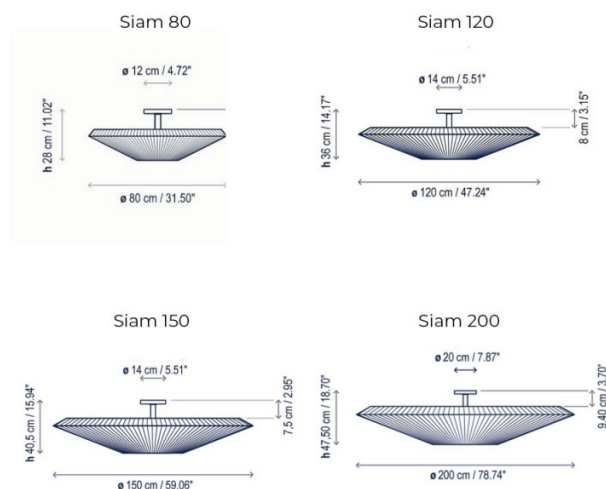

Bover Siam Ceiling Light is available in four sizes: 80, 120, 150 or 200 - and all sizes are available in two colours. The luminaire produces both direct and indirect light, projecting it upwards towards the ceiling, but also providing a circular opening on the bottom with a methacrylate diffuser for the light to escape out of and spread into the room. Bover Siam lights emit an atmospheric and glare free illumination, perfect for any room in your home.

PRODUCT SPECIFICATION

Light Source: **Siam 80:** 3 x Max 9W E27 LED (excluded)
Siam 120: 6 x Max 15W E27 LED (excluded)
Siam 150: 6 x Max 15W E27 LED (excluded)
Siam 200: 8 x Max 15W E27 LED (excluded)

IP Code: 20

Dimming: Dimmable via mains phase dimming.

Dimensions: Siam 80:
 Ø80cm
 Height: 28cm
 Ceiling Rose: Ø12cm
 Ceiling Rose Height: 9.5cm

Siam 120:
 Ø120cm
 Height: 36cm
 Ceiling Rose: Ø14cm
 Ceiling Rose Height: 8cm

Siam 150:
 Ø150cm
 Height: 40.5cm
 Ceiling Rose: Ø14cm
 Ceiling Rose Height: 7.5cm

Siam 200:
 Ø200cm
 Height: 47.5cm
 Ceiling Rose: Ø20cm
 Ceiling Rose Height: 9.4cm

For all sales and technical enquiries, please contact: