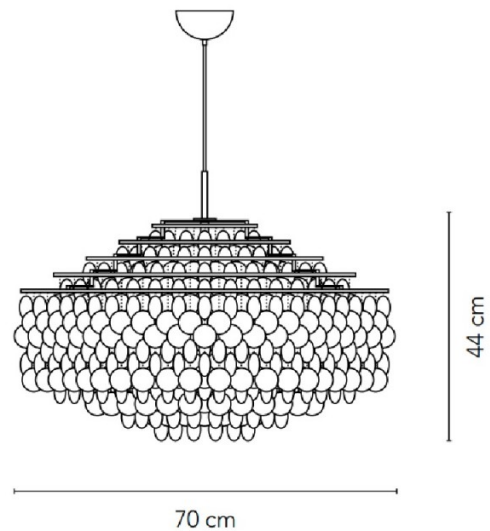

### Verpan Fun 11DM Suspension

The Verpan Fun 11DM Suspension was designed by Verner Panton in 1964 as part of the FUN collection which has now become an iconic collection which is considered as one of Pantan's greatest masterpieces. Pantan wanted this design to cast a diffused light whilst giving optimal effect in a coloured interior. This has definitely been achieved with the development of the Verpan Fun 11DM Suspension ceiling light which features cascading seashell discs which have become a design classic in the Verpan brand.

## PRODUCT SPECIFICATION

**Light Source:** 1 x max 60W E27 (excluded)

**IP Code:** 20

**Dimming:** Dimmable via mains phase dimming

**Dimensions:** Ø70cm  
44cm height  
400cm cable length

**For all sales and technical enquiries, please contact:**