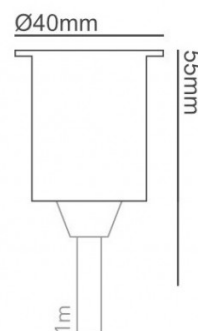

Must be wired in series.

**Please Note: The Iona In-Ground Light is now provided with a black housing tube for installation.**

*Please note, a separate driver is required (see [Product LA2042](#)).*

## PRODUCT SPECIFICATION

**Light Source:** 1W, 3000K, 80 lumens

**IP Code:** 68

**Dimensions:** Ø 40 mm  
55 mm recessed depth  
Cutout: 33mm.  
Supplied with 1m rubberised cable

**For all sales and technical enquiries, please contact:**