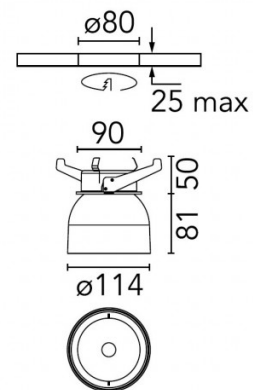

Light Source: 1 x max 40W G9 (excluded)

IP Code: 20

Dimming: Dimmable via mains phase dimming

Dimensions: Ø11.4cm
13.1cm total height
Ø9cm base

For all sales and technical enquiries, please contact:

+44 (0)114 263 4266