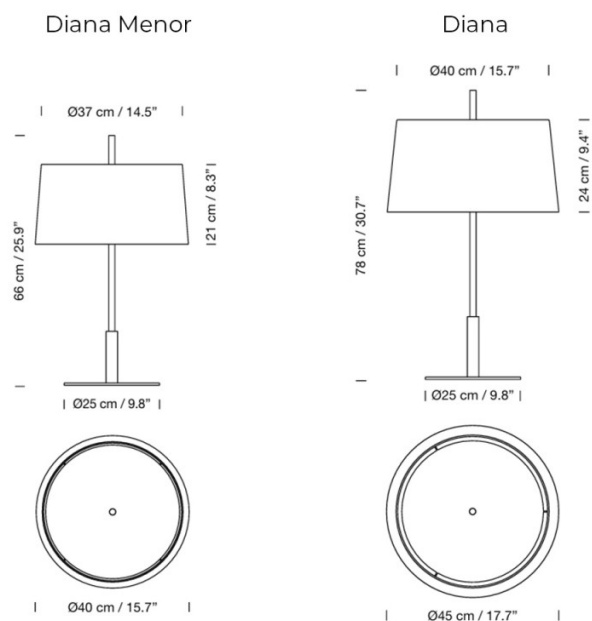

The Diana Table Lamp is available in two sizes, a smaller Diana Menor and a larger Diana version. The table light is defined by a slim silhouette with a metal body, available in Satin Nickel and Chrome-Plated, and a parchment lampshade, which effectively contrasts against the sleek, metal frame. The Diana Table Lamp's classic silhouette allows it to blend into a wide range of settings, including homes and offices and will add a touch of history to any space. Pair with the [Santa & Cole Diana Floor Lamp](#) for a seamless lighting scheme throughout your interior.

PRODUCT SPECIFICATION

Light Source: **Diana Menor:** 2 x Max 3.4W E27 LED (Included)
Diana: 2 x Max 11W E27 LED (Included)

IP Code: 20

Dimming: In-line dimmer included on cable.

Dimensions: Diana Menor:
 Shade: Ø40cm
 Shade Height: 21cm
 Height: 66cm

Diana:
 Shade: Ø45cm
 Shade Height: 24cm
 Height: 78cm

Base: Ø25cm
 Cable Length: 225cm

For all sales and technical enquiries, please contact:

+44 (0)114 263 4266

info@davidvillagelighting.co.uk

www.davidvillagelighting.co.uk