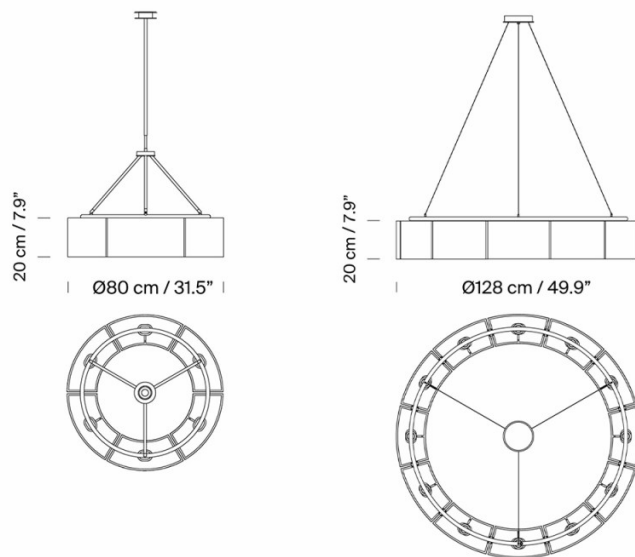

Each double-sided shade is subdivided into six sections of 60° and there are various support options to choose from. The suspension can be supplied without a telescopic tube (drop height is 34cm) or with a telescopic tube in a choice of 75, 152 or 302cm max height. The larger suspension provides 12 30° sections.

The lower discs are not supplied and are optional in the configuration of the lights. Please [contact us](#) for more information.

PRODUCT SPECIFICATION

Light Source: **Small:** 6 x Max 11W E27 LED (included)
Large: 12 x Max 11W E27 LED (included)

IP Code: 20

Dimming: Dimmable via mains phase dimming.

Dimensions: Small:
Ø80cm
Height: 20cm
Telescopic Tube Height: 75cm/152cm/302cm

Large:
Ø12.8cm
Height: 20cm
Telescopic Tube Height: 75cm/152cm/302cm

For all sales and technical enquiries, please contact: