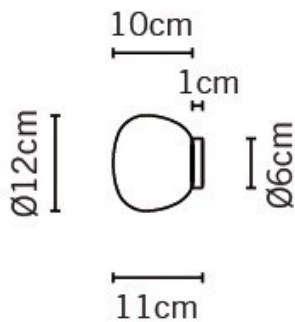

David Village Lighting Product Information Sheet

Fabbian Lumi Mochi Ceiling 12cm

F07.G01.01

LA8899-12CM

David
Village
Lighting

SOURCE: <https://www.davidvillagelighting.co.uk/product/fabbian-lumi-mochi-ceiling-12cm-f07g0101/9417>

Fabbian

Mochi wall/ceiling light - with satin finish white blown glass diffuser, white painted metal structure, and reinforced fibre glass.

Lamp type:

Halopin
20 watt
G9

Dimensions:

Diffuser Diameter: 12cm