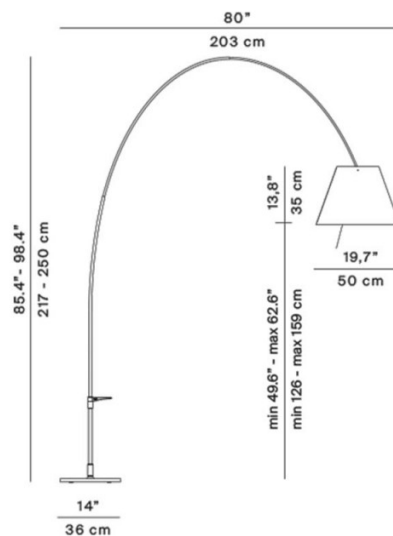

The key selling features of the Lady Costanza Floor Lamp is its vast flexibility, functionality and lightweight frame, these features distinguish this floor lamp from others in the market. The floor lamp offers a telescopic stem, allowing you to adjust the height to suit your space as needed, and 360° rotation, making it possible to rotate on the base, allowing perfect positioning. The stable base means you can place the stylish arc lamp directly above your sofa or workspace, resulting in a soft and warm light, perfect for reading or working without the harsh glare of a direct task light.

PRODUCT SPECIFICATION

Light Source: 1 x max 105W HSGSA E27 (excluded)

IP Code: 20

Dimming: Integrated dimmer on the product.

Dimensions: Min Height: 217cm
Max Height: 250cm
Width: 203cm
Shade: Ø50cm
Shade Height: 35cm
Base Width: 36cm