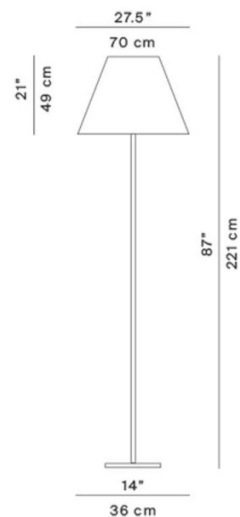

## PRODUCT SPECIFICATION

**Light Source:** 1 x max 205W HSGST E27 (excluded)

**IP Code:** 44

**Dimming:** Integrated on/off switch on the product.

**Dimensions:** Height: 221cm  
Shade Height: 49cm  
Shade: Ø70cm  
Base Width: 36cm