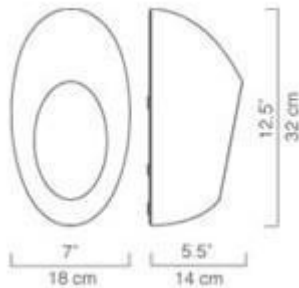

Designer: Ross Lovegrove

Lamp type:

Golfball (1x)

60watt 230v

Cap: E14 SES

Colour: Iridescent

For all sales and technical enquiries, please contact:

+44 (0)114 263 4266