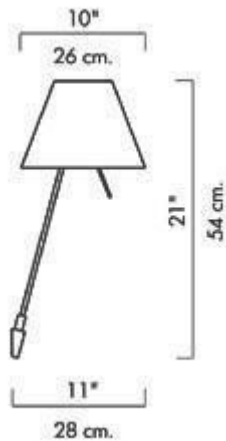

David
Village
Lighting

For all sales and technical enquiries, please contact:

+44 (0)114 263 4266

info@davidvillagelighting.co.uk

www.davidvillagelighting.co.uk