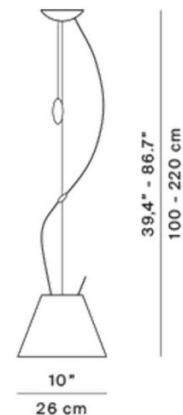

The Costanzina can vary its height from 1 to 2.5 metres, it is easy to adjust by the counterweight that hangs from the ceiling rose as seen on the specification sheet. The counterweight is white, ensuring it blends in well with the design. This suspension light also harbours an integrated on/off switch in the form of a control rod that hangs from the shade, close to the light source - the design ensures that this is easy to reach.

PRODUCT SPECIFICATION

Light Source: 1 x max 42W E14 (excluded)

Dimming: Integrated on/off switch on the product.

Dimensions: Drop Height: 100 - 250cm
Shade: Ø26cm

For all sales and technical enquiries, please contact: