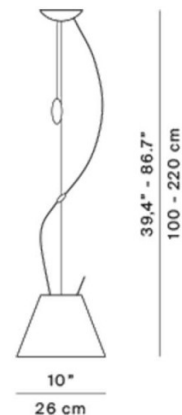

The Costanzina can vary its height from 1 to 2.5 metres, it is easy to adjust by the counterweight that hangs from the ceiling rose as seen on the specification sheet. The counterweight is white, ensuring it blends in well with the design. This suspension light also harbours an integrated on/off switch in the form of a control rod that hangs from the shade, close to the light source - the design ensures that this is easy to reach.

## PRODUCT SPECIFICATION

**Light Source:** 1 x max 42W E14 (excluded)

**Dimming:** Integrated on/off switch on the product.

**Dimensions:** Drop Height: 100 - 250cm  
Shade: Ø26cm

**For all sales and technical enquiries, please contact:**