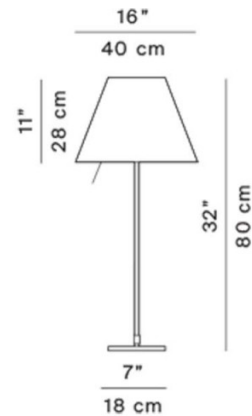

PRODUCT SPECIFICATION

- Light Source:** 1 x max 105W E27 (excluded)
- IP Code:** 20
- Dimming:** Integrated on/off switch included on product.
- Dimensions:** Height: 80cm
Base: 18 x 18cm
Shade: 40 x 28cm