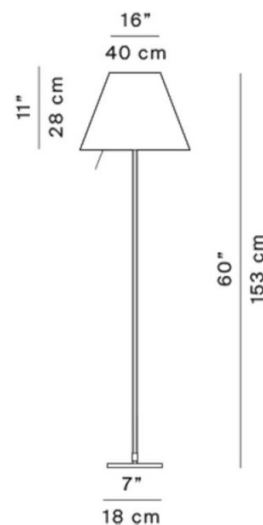

## PRODUCT SPECIFICATION

- Light Source:** 1 x max 105W E27 (excluded)
- IP Code:** 20
- Dimming:** Integrated on/off switch on the product.
- Dimensions:** Height: 153cm  
Base: Ø18cm  
Shade: Ø40cm  
Shade height: 28cm