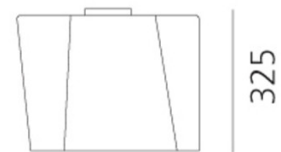

PRODUCT SPECIFICATION

Light Source: 1 x Max 12W E27 LED Dimmable (Excluded)

IP Code: 20

Dimming: Dimmable via mains phase dimming.

Dimensions: Height: 32.5cm
Width: 40cm

400

For all sales and technical enquiries, please contact: