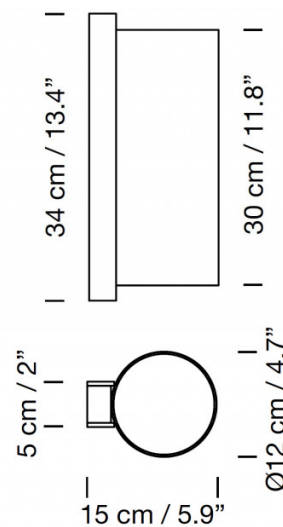

PRODUCT SPECIFICATION

Light Source: 1 x Max 3.4W E27 LED (included)

IP Code: 20

Dimming: Dimmable via mains phase dimming.

Dimensions: Shade: Ø12cm
Shade Height: 30cm
Depth: 15cm
Height: 34cm

For all sales and technical enquiries, please contact: