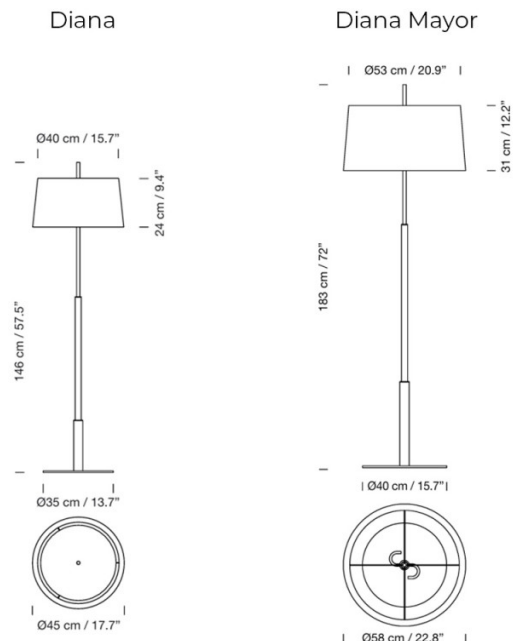

After the success of the [Diana Table Lamps](#), designers Federico Correa Alfonso Milá brought us the Diana Floor Lamp. This luminaire retains the same grace as the table lamp, with a metal base and body available in a Satin Nickel or Chrome-Plated finish. The Diana Floor Lamp is complete with a round, slightly tapered parchment lampshade, which creates an effective contrast against the sleek metal base. Available in two sizes, the smaller Diana and the larger, Diana Mayor, the floor light is equipped with two retrofit bulbs, which provide an even ambience and warm glow.

PRODUCT SPECIFICATION

Light Source: 2 x Max 11W E27 LED (Included)

IP Code: 20

Dimming: In-line dimmer included on cable.

Dimensions: Diana:
 Shade: Ø45cm
 Shade Height: 24cm
 Height: 146cm
 Base: Ø35cm
 Cable Length: 300cm

Diana Mayor:
 Shade: Ø58cm
 Shade Height: 31cm
 Height: 183cm
 Base: Ø40cm
 Cable Length: 250cm

For all sales and technical enquiries, please contact:

+44 (0)114 263 4266

info@davidvillagelighting.co.uk

www.davidvillagelighting.co.uk