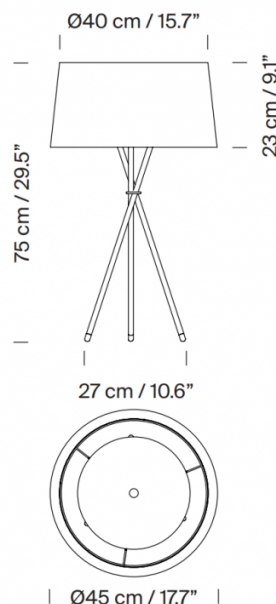

PRODUCT SPECIFICATION

Light Source: 1 x Max 11W E27 LED (included)

IP Code: 20

Dimming: In-line dimmer included on cable.

Dimensions: Shade: Ø45cm
Shade Height: 23cm
Height: 75cm
Base Width: 27cm
Cable Length: 225cm