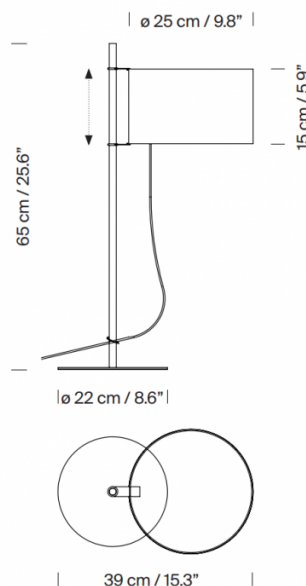

### Santa & Cole TMD Table Lamp

Designed by Miguel Milá, the TMD Table Lamp is the Spanish designer's adaptation of his popular [TMM Floor Lamp](#), reworked for table use. For the TMD, Milá swapped metal for wood and replaced the cross-shaped base with a circular one. These alterations result in a more discreet and elegant-looking table lamp, suited for use in professional settings. The lamp's adaptability was preserved for ease of use. Using a rubber ring on the stem, users can adjust the height of the shade as required. The parchment shade can rotate on its axis, allowing the light to adapt to its surroundings. The TMD Table Lamp can be switched on and off by a simple tug of the cord – a distinctive element that characterises the TMD.

## PRODUCT SPECIFICATION

- Light Source:** 1 x Max 3.4W E27 LED (Included)
- IP Code:** 20
- Dimming:** Integrated on/off switch on product.
- Dimensions:** Shade: Ø25cm  
Shade Height: 15cm  
Base: Ø22cm  
Height: 65cm  
Depth: 39cm