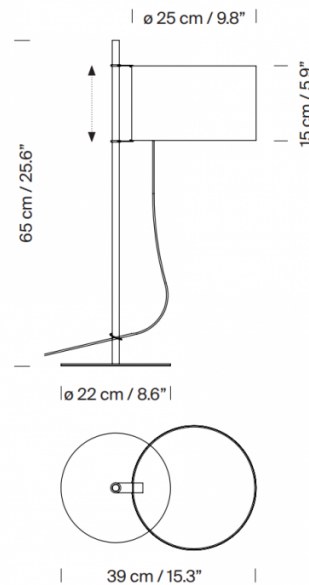

### Santa & Cole TMD Table Lamp

The Santa & Cole TMD Table Lamp was designed after the success of the TMM floor lamp, another design by Miguel Mila. The TMD instead has a metallic structure, unlike the TMD's wooden one, and a circular base instead of a cross one. As with other lights in the collection, the shade is height adjustable, utilising a simple rubber ring to affix the shade at the desired height; the concept is based on how a flag is raised on a mast. To switch on the light, all you have to do is pull the cable lightly.

## PRODUCT SPECIFICATION

- Light Source:** 1 x Max 3.4W E27 LED (included)
- IP Code:** 20
- Dimming:** Integrated on/off switch on product.
- Dimensions:** Shade: Ø25cm  
Shade Height: 15cm  
Base: Ø22cm  
Height: 65cm  
Depth: 39cm