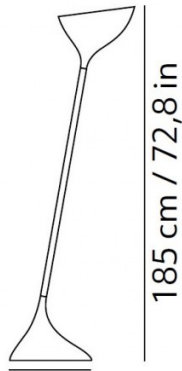

Available in fuchsia, orange or transparent finish.

Designer: Karim Rashid

IP Code: 20

Dimming: In line on/off switch included on cable

Dimensions:

185cm height

57cm depth

Ø45cm base

Colour:Fuchsia

Orange

Transparent

Ø 45 cm / 17,7 in
57 cm / 22,4 in