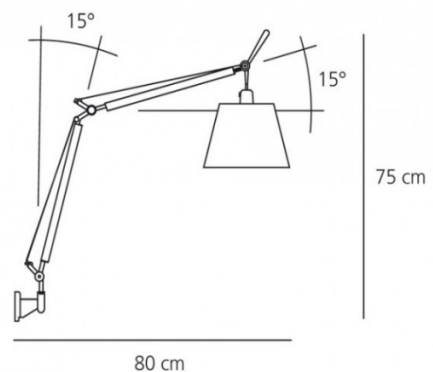

## PRODUCT SPECIFICATION

**Light Source:** 1x max 8W LED E27 (excluded)

**IP Code:** 20

**Dimensions:** Ø 18 cm shade  
75 cm height  
80-111.7 cm adjustable depth  
15° adjustable angle body & shade

**For all sales and technical enquiries, please contact:**