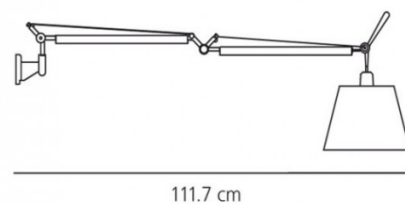

## PRODUCT SPECIFICATION

**Light Source:** 1x max 8W LED E27 (excluded)

**IP Code:** 20

**Dimming:** Integrated on/off switch on the product.

**Dimensions:** Ø 18 cm shade  
75 cm height  
80-111.7 cm adjustable depth  
15° adjustable angle body & shade