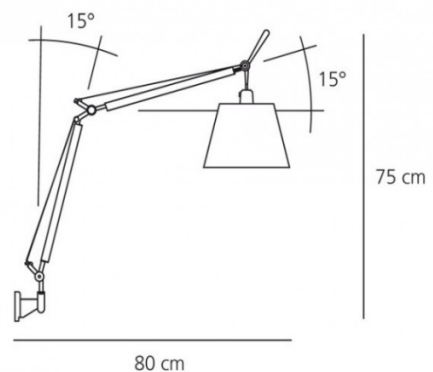

## PRODUCT SPECIFICATION

**Light Source:** 1x max 8W LED E27 (excluded)

**IP Code:** 20

**Dimming:** Integrated on/off switch on the product.

**Dimensions:** Ø 18 cm shade  
75 cm height  
80-111.7 cm adjustable depth  
15° adjustable angle body & shade