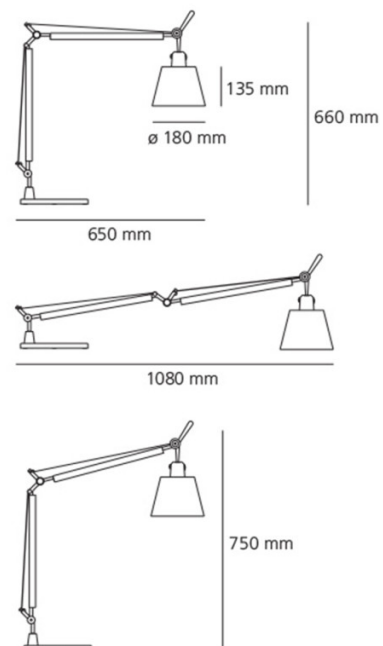

PRODUCT SPECIFICATION

Light Source: 1 x Max 8W E27 LED (Excluded)

IP Code: 20

Dimming: In-line on/off switch included on cable.

Dimensions: Height: 66cm
Shade: Ø18cm
Base: Ø23cm
Max Extension Height: 75cm
Max Extension Length: 108cm