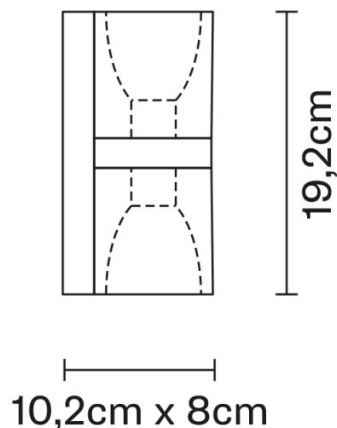

Fabbian

**Fabbian Cubetto Double Wall
Light**

LA587

SOURCE: <https://www.davidvillagelighting.co.uk/product/Fabbian-Cubetto-Double-Wall-Light/869>

PRODUCT DESCRIPTION

Designer: Pamio Design

Fabbian Cubetto Double Wall Light

The Fabbian Cubetto Double Wall Light is a geometric lighting solution providing direct and/or indirect light emission. The structure was inspired by the form of an ice cube and designed by Pamio Design Studio, it features two light sources that project both an upwards and a downwards illumination. The result is an ambient glow that washes your walls in light.

The Cubetto Double Wall Light can be displayed individually or in clusters along a wall to create playful lighting patterns. Choose between three minimal finishes of either black, white or transparent crystal glass - all featuring elegant chrome detailing. This wall light is a beautiful addition to kitchens, hallways, dining rooms and staircases. It can also be an excellent way to add accent lighting to commercial settings in the hospitality industry.

PRODUCT SPECIFICATION

Light Source: 2 x Max 50W GU10 LED (excluded)

IP Code: 20

Dimming: Dimmable via Triac dimming.

Dimensions: Height: 19.2cm
Depth: 10.2cm
Width: 8cm

For all sales and technical enquiries, please contact: