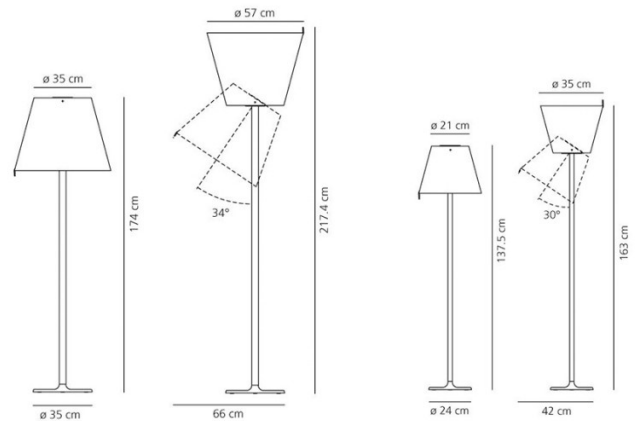

Artemide Melampo Floor Lamp

LA8231

SOURCE: <https://www.davidvillagelighting.co.uk/product/Artemide-Melampo-Floor-Lamp/862>

PRODUCT DESCRIPTION

Designer: Adrien Gardere

Melampo Terra Lamp by Artemide

Melampo floor lamp may resemble a typical floor lamp with a satin diffuser, but it is far from it. This floor lamp, designed by Adrien Gardere, has an adaptable shade with can be adapted in three positions and you can completely turn the shade upside down. The Melampo is thus a lamp that can be used different depending on the task at hand. The lamp emits either a diffused or indirect up light.

The lamp is available in two sizes, the Melampo and the larger Melampo Mega. There are two colour options available, in a grey structure and diffuser or a bronze structure with a neutral diffuser. Explore the [Melampo lights](#), which also include a wall light and table lamp.

PRODUCT SPECIFICATION

- Light** **Standard** - 2 x max 17W E27 LED (excluded)
- Source:** **Mega** - 2 x 21W E27 LED DIM (excluded)
- IP Code:** 20
- Dimming:** **Standard** - Non dimmable
 Mega - In line dimmer include on cable
- Dimensions:** **Standard** - 163 cm H, 24 cm base, Ø35 cm shade
 Mega - 217.4 cm H, 35 cm base, Ø57 cm shade