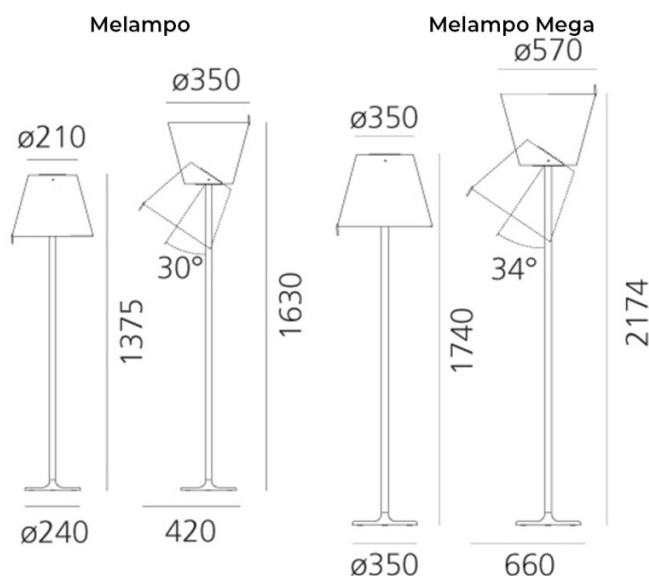

What defines the fitting is the movable diffuser. It can be tilted to adjust the light for reading or turned upside down for indirect ambient lighting, so the lamp shifts between direct, diffused, adjustable, and indirect emission through the position of the shade.

PRODUCT SPECIFICATION

Light Source: **Standard:** 2 x Max 17W E27 LED (Excluded)
Mega: 2 x Max 21W E27 LED Dimmable (Excluded)

IP Code: 20

Dimming: **Standard:** Non-dimmable
Mega: In-line dimmer included on cable.

Dimensions: Standard:
Shade: Ø35cm
Height: 163cm
Base: Ø24cm

Mega:
Shade: Ø57cm
Height: 174cm
Base: Ø35cm

For all sales and technical enquiries, please contact:

+44 (0)114 263 4266

info@davidvillagelighting.co.uk