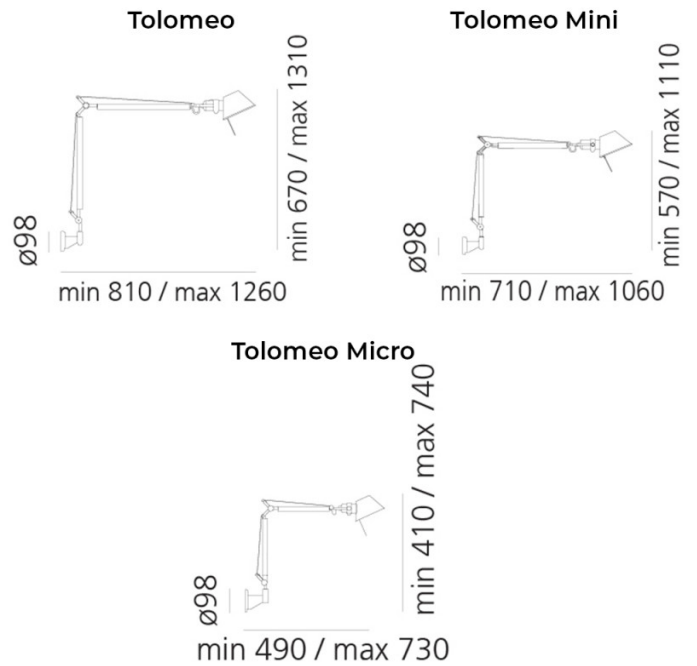

The spring-balanced arm system is what gives the Tolomeo Wall its range of movement. It lets the lamp be repositioned in height and tilt without much effort, which makes it practical for reading and other more focused uses. The standard version reaches furthest, the Mini keeps the same diffuser size with shorter arms, and the Micro scales the whole lamp down for smaller spaces.

## PRODUCT SPECIFICATION

**Light Source:** **Tolomeo:** 1 x Max 12W E27 LED (Excluded)  
**Tolomeo Mini:** 1 x Max 8W E27 LED (Excluded)  
**Tolomeo Micro:** 1 x Max 6W E14 LED (Excluded)

**IP Code:** 20

**Dimming:** **Standard:** Integrated on/off switch on the product.  
**Mini:** Integrated on/off switch on the product.  
**Micro:** In-line on/off switch included on cable.

**Dimensions: Tolomeo:**  
Height: 67cm  
Length: 81cm  
Max Extension Height: 131cm  
Max Extension Length: 126cm

**Tolomeo Mini:**  
Height: 57cm  
Length: 71cm  
Max Extension Height: 111cm  
Max Extension Length: 106cm

**Tolomeo Micro:**  
Height: 41cm  
Length: 49cm  
Max Extension Height: 74cm  
Max Extension Length: 73cm