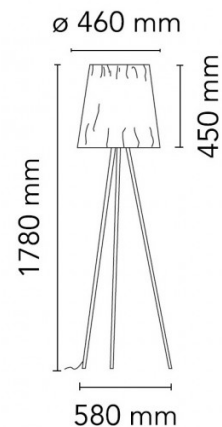

PRODUCT SPECIFICATION

- Light Source:** 1 x max 150W E27 (excluded)
- IP Code:** 20
- Dimming:** Integrated dimmer on the product
- Dimensions:** Ø46cm shade
45cm shade height
178cm height
58cm base
250cm cable length