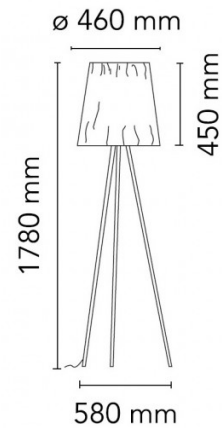

Available with a grey frame, the Rosy Angelis floor light features a 0-100% rotary dimmer located inside the lamp-holder which is operated by a sleek satin-finished aluminium stem, providing a pleasant lighting atmosphere. This floor lamp suits a variety of environments including bedrooms, living areas or snugs.

PRODUCT SPECIFICATION

Light Source: 1 x max 11.5W LED E27 (excluded)

IP Code: 20

Dimming: Integrated dimmer on the product

Dimensions: Ø46cm shade
45cm shade height
178cm height
58cm base
250cm cable length