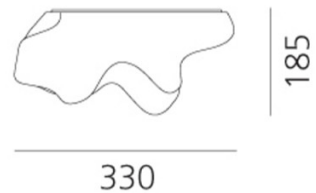

PRODUCT SPECIFICATION

Light Source: 2 x Max 12W E27 LED Dimmable (Excluded)

IP Code: 20

Dimming: Dimmable via mains phase dimming.

Dimensions: Width: 33cm
Height: 32cm
Depth: 18.5cm

For all sales and technical enquiries, please contact: