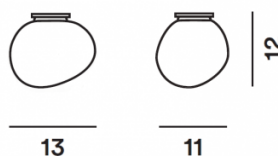

Available in two sizes, small or medium the Gregg ceiling/wall light can be used in a wide variety of settings, in corridors, hallways, bedrooms or lounges. This wall/ceiling light is a decorative and functional piece, whether on or off and will look beautiful everywhere in both homes and commercial spaces.

PRODUCT SPECIFICATION

Light Source: Small - 1 x G9 20W max (excluded)
Medium - 1 x E27 150W max (excluded)

IP Code: 20

Dimming: Dimmable via mains phase dimming

Dimensions: Small - 13cm x 11cm x 12 cm
Medium - 31cm x 26cm x 27cm