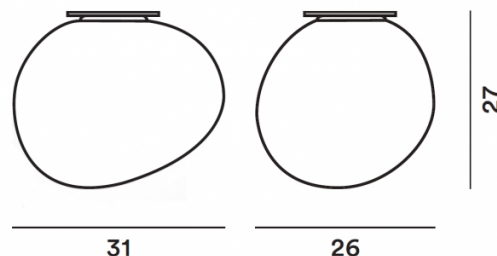

Available in two sizes, small or medium the Gregg ceiling/wall light can be used in a wide variety of settings, in corridors, hallways, bedrooms or lounges. This wall/ceiling light is a decorative and functional piece, whether on or off and will look beautiful everywhere in both homes and commercial spaces.

PRODUCT SPECIFICATION

Light Source: Small - 1 x G9 20W max (excluded)
Medium - 1 x E27 150W max (excluded)

IP Code: 20

Dimming: Dimmable via mains phase dimming

Dimensions: Small - 13cm x 11cm x 12 cm
Medium - 31cm x 26cm x 27cm