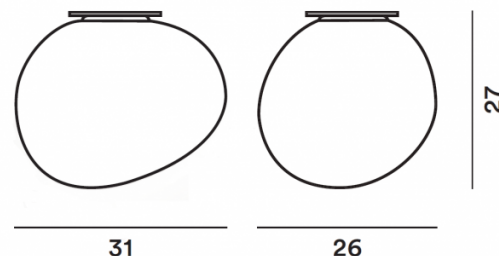

Available in two sizes, small or medium the Gregg ceiling/wall light can be used in a wide variety of settings, in corridors, hallways, bedrooms or lounges. This wall/ceiling light is a decorative and functional piece, whether on or off and will look beautiful everywhere in both homes and commercial spaces.

PRODUCT SPECIFICATION

Light Source: Small - 1 x G9 20W max (excluded)
Medium - 1 x E27 150W max (excluded)

IP Code: 20

Dimming: Dimmable via mains phase dimming

Dimensions: Small - 13cm x 11cm x 12 cm
Medium - 31cm x 26cm x 27cm