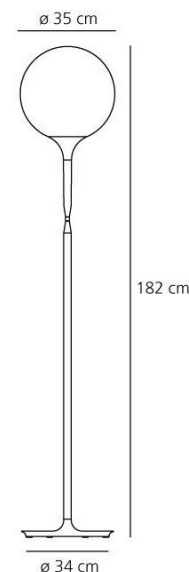

With a soft and cosy ambience, the lights have a white, blown glass diffuser which tapers into a metal stem. The diffuser merges into the stem via a white translucent polycarbonate 'sleeve', through which light escapes and is diffused down the stem. The Castore 35 Floor is the only Castore light available in one size, with a large globe diffuser of 35 cm diameter. The light looks mesmerising as a standalone, but you always compliment any interior with other Castore lights.

## PRODUCT SPECIFICATION

**Light Source:** 1 x 21W E27 LED dimmable (excluded)

**IP Code:** 20

**Dimming:** Integrated dimmer included on product.

**Dimensions:** 182 cm height  
 Ø 34 cm base  
 Ø 35 cm diffuser