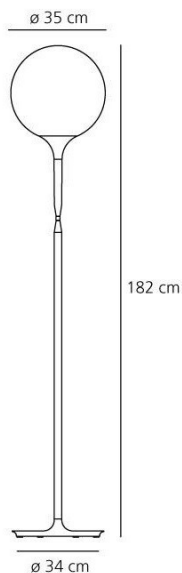

With a soft and cozy ambience, the lights have a white, blown glass diffuser which tapers into a metal stem. The diffuser merges into the stem via a white translucent polycarbonate 'sleeve', through which light escapes and is diffused down the stem. The Castore 35 Floor is the only Castore light available in one size, with a large globe diffuser of 35 cm diameter. The light looks mesmerising as a standalone, but you always compliment any interior with other Castore lights.

Designer: Michele De Lucchi & Huub Ubbens

IP Code: 20

Dimming: Integrated dimmer included on product.

Dimensions:

182 cm height

Ø 34 cm base

Ø 35 cm diffuser

Colour: White 1055014A