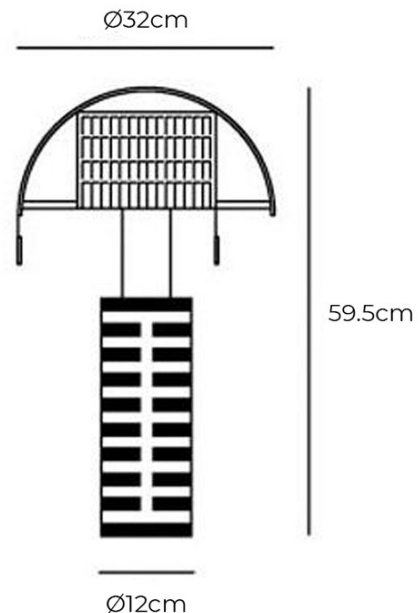

Artemide

Artemide Shogun Table Lamp

LA8717

SOURCE: <https://www.davidvillagelighting.co.uk/product/Artemide-Shogun-Table-Lamp/6014>

PRODUCT DESCRIPTION

Designer: Mario Botta

Artemide Shogun Table Lamp

Designed by Mario Botta in 1985, the Artemide Shogun Table Lamp is full of character and geometric shapes. Shogun has two adjustable diffusers that overlap each other and can be easily moved to alter the lighting output. The diffusers are made of perforated steel; by adjusting them in different configurations, you can create your own unique atmosphere.

Mario Botta creates anthropomorphic designs, as with the Shogun, and believes that lamps need to be a visible and functional artefact in any room. This table lamp boasts a striped black/white body, further adding to its edgy character and allowing it to adapt to a variety of contemporary interiors. Shogun has become a classic for the brand and even won the Twentieth Century Design Collection of the Metropolitan Museum of Art in New York.

PRODUCT SPECIFICATION

- Light Source:** 1 x Max 8W LED E27 (Excluded)
- IP Code:** 20
- Dimming:** In-line on/off switch on the cable.
- Dimensions:** Shade: Ø32cm
Height: 59.5cm
Base: Ø12cm
Cable Length: 200cm