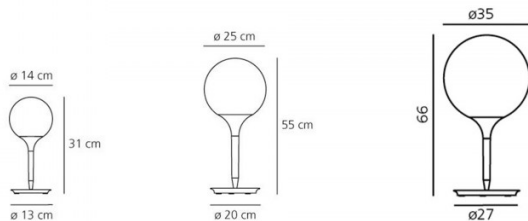

Dimensions:

Castore 14 - Ø 14 cm, Ø 13 cm base, 31 cm H

Castore 25 - Ø 25 cm, Ø 20 cm base, 55 cm H

Castore 35 - Ø 35 cm, Ø 27 cm base, 66 cm H

Colour: White 1049014A

David
Village
Lighting

For all sales and technical enquiries,
please contact: