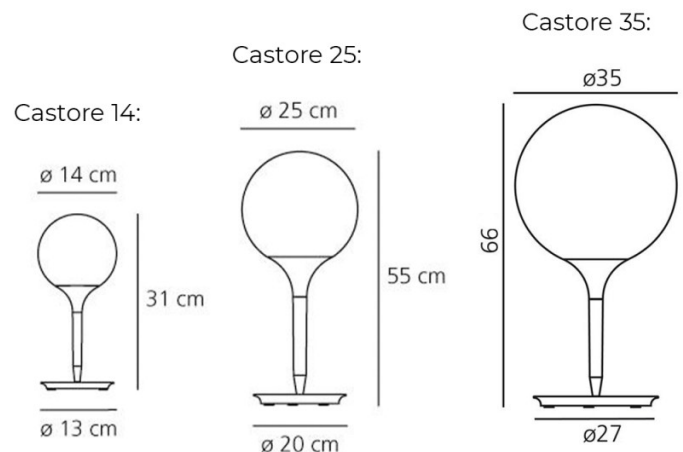

PRODUCT SPECIFICATION

Light Source: **Castore 14:** 1 x Max 4W E14 LED (Excluded)
Castore 25: 1 x Max 15W E27 LED (Excluded)
Castore 35: 1 x Max 21W E27 LED (Excluded)

IP Code: 20

Dimming: **Castore 14:** Non-Dimmable.
Castore 25 & 35: Integrated dimmer included on product.

Dimensions: Castore 14:
Shade: Ø14cm
Height: 31cm
Base: Ø13cm

Castore 25:
Shade: Ø25cm
Height: 55cm
Base: Ø20cm

Castore 35:
Shade: Ø35cm
Height: 66cm
Base: Ø27cm

For all sales and technical enquiries, please contact: