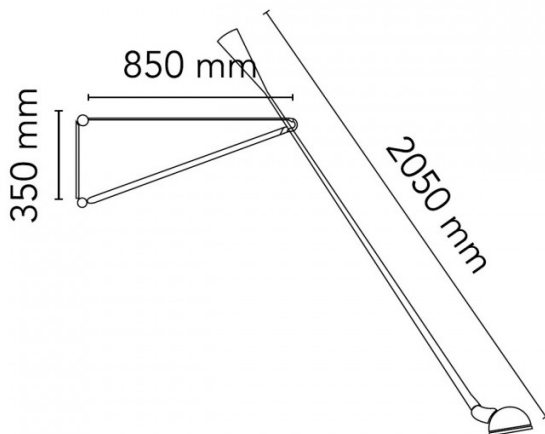

Flos 265 Wall Light

LA8708

SOURCE: <https://www.davidvillagelighting.co.uk/product/flos-265-wall-light/6005>

FLOS

265 Wall Light by Flos

The 265 wall light, by designer Paolo Rizzatto, is an intricately designed and functional lamp perfect for a decentralised ceiling light. Thanks to the ingenious design, it is possible to pivot the 265 wall lamp to both sides, upwards and downwards, so that the light reaches the precise point where it is required. The Flos 265 provides direct light and suits living areas and dining rooms.

Designer: Paolo Rizzatto

IP Code: 20

Dimming: Dimmable via mains phase dimming

Dimensions:

85cm depth

205cm arm length

35cm wall attachment

David
Village
Lighting