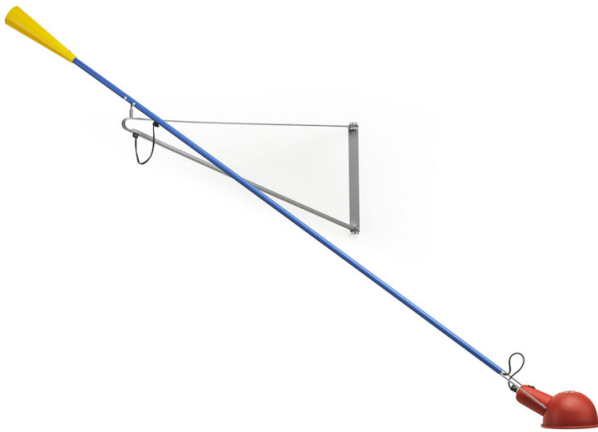

The timeless and classic design of the 265 light is available in black, white and chromatica finishes, and the industrial feel adds a touch of edge to interior design. Suitable for homes and professional spaces. In 2022, Flos released the smaller version of the iconic 265, the [265 Small](#).