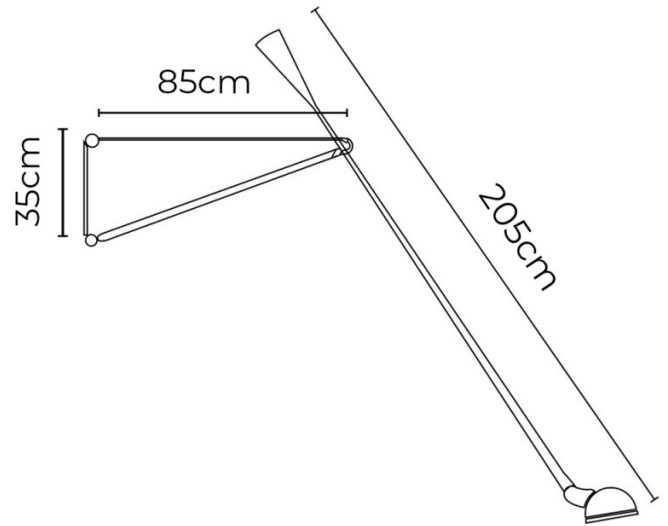

FLOS

Flos 265 Wall Light

LA8708

SOURCE: <https://www.davidvillagelighting.co.uk/product/Flos-265-Wall-Light/6005>

PRODUCT DESCRIPTION

Designer: Paolo Rizzatto**Flos 265 Wall Light**

The 265 wall light, by designer Paolo Rizzatto, is an intricately designed and functional lamp perfect for a decentralised ceiling light. Thanks to the ingenious design, it is possible to pivot the 265 wall lamp to both sides, upwards and downwards, so that the light reaches the precise point where it is required. The Flos 265 provides direct light and suits living areas and dining rooms.

PRODUCT SPECIFICATION

Light Source: 1 x Max 11.5W E27 LED (excluded)

IP Code: 20

Dimming: Dimmable via mains phase dimming.

Dimensions: Depth: 85cm
Arm Length: 205cm
Wall Attachment: 35cm

For all sales and technical enquiries, please contact: