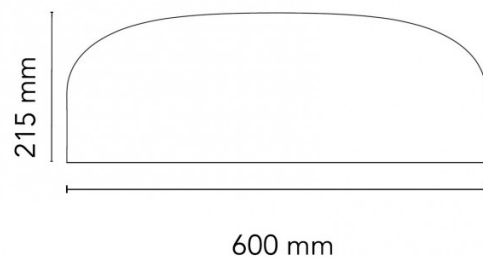

PRODUCT SPECIFICATION

- Light Source:** 4 x max 18W LED E27 (excluded)
- IP Code:** 20
- Dimming:** Dimmable via mains phase dimming
- Dimensions:** Ø60cm  
21.5cm depth

For all sales and technical enquiries, please contact: