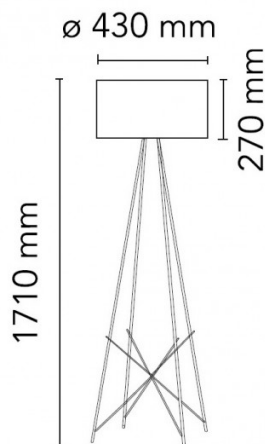

Dimensions:

Ø43cm shade

27cm shade height

171cm height

190cm cable length

David  
Village  
Lighting

For all sales and technical enquiries, please contact:

**+44 (0)114 263 4266**