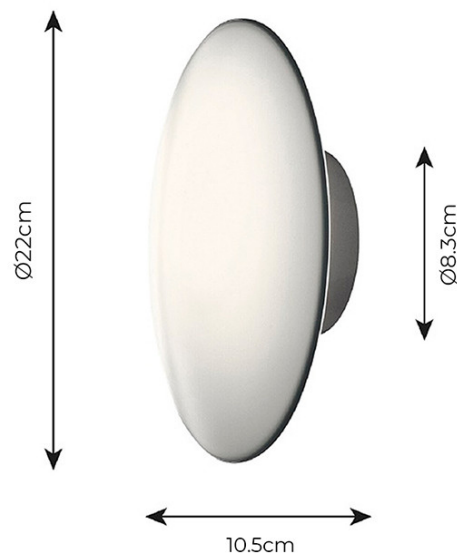

Louis Poulsen AJ Eklipta LED Ceiling / Wall Light

The AJ Eklipta LED Wall and Ceiling Light was first designed by the renowned Arne Jacobsen in 1959 for the Rødovre Town Hall, which Jacobsen also designed. The Eklipta is crafted from a metal structure and is fitted with an opal glass diffuser, which emits a soft and diffused glow that is welcoming and inviting. The AJ Eklipta has a simple and clean round design, making it versatile and suitable for many spaces to provide much-needed illumination.

The AJ Eklipta LED Light has an integrated LED light source, making it long-lasting and eco-friendly. Suitable for both domestic use and architectural projects, this light can be used in many interiors to add a classic and iconic touch and to provide an effective glow.

The Louis Poulsen AJ Eklipta LED Wall and Ceiling Light is also available in a [retrofit lightbulb version](#).

PRODUCT SPECIFICATION

Light Source: 7.6W, 3000K, 334 Lumens

IP Code: 20

Dimming: Dimmable via mains phase dimming.

Dimensions: Ø22cm
Depth: 10.5cm
Ceiling/Wall Mount: Ø8.3cm

For all sales and technical enquiries, please contact:

+44 (0)114 263 4266

info@davidvillagelighting.co.uk

www.davidvillagelighting.co.uk