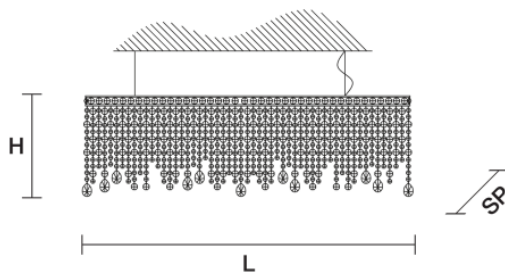

For all sales and technical enquiries, please contact:

+44 (0)114 263 4266

info@davidvillagelighting.co.uk

www.davidvillagelighting.co.uk