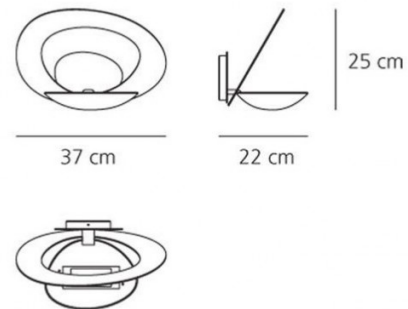

PRODUCT SPECIFICATION

Light Source: 1x Max 11W LED R7s (Excluded)

IP Code: 20

Dimming: Dimmable via mains phase dimming.

Dimensions: Width: 37cm
Height: 25cm
Depth: 22cm

For all sales and technical enquiries, please contact: