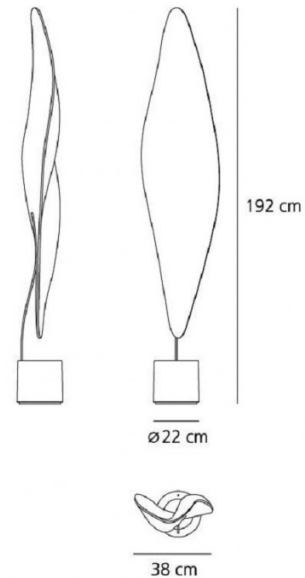

Artemide

Artemide Cosmic Leaf Floor
Lamp

LA8394

SOURCE: <https://www.davidvillagelighting.co.uk/product/Artemide-Cosmic-Leaf-Floor-Lamp/5594>

PRODUCT DESCRIPTION

Designer: Ross Lovegrove

Cosmic Leaf by Artemide

Instantly recognised as one of Ross Lovegrove's designs, the Cosmic Leaf lamp has a natural flow as if frozen in time. The choice of material attributes the lamp to an almost digital, if not cosmic form. Lovegrove commented on the lamp which he describes as "embedded with scales like a reptile or an insect that absorb light and shadow on their body to attract a mate". Cosmic Angel is a trued work of art, a sculpture that emits direct light, refracted on a leaf-like surface.

PRODUCT SPECIFICATION

- Light Source:** 1 x 8.5W LED G53 (excluded)
- IP Code:** 20
- Dimming:** Non dimmable.
- Dimensions:** 192 cm height
Ø 38 cm width
22.2 cm base

For all sales and technical enquiries, please contact: