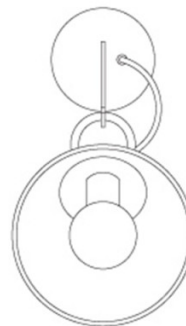

The blown plate-glass diffuser leaves the bulb visible, and the brass and steel frame gives the fitting its structure without making it feel bulky. With diffused and direct emission, the light moves out into the room rather than staying tight to the wall, which gives the fitting a more open character.

Artemide Miconos Wall Light is available in Satin brass and Polished chrome. Its depth gives it more presence than a flatter wall light, but the clear glass keeps the overall effect light and balanced. Best suited for hallways, bedside settings, living spaces, and other interiors where wall lighting can provide illumination with a more visible focal point.

PRODUCT SPECIFICATION

Light Source: 1 x Max 12W E27 LED (Excluded)

IP Code: 20

Dimming: Dimmable via mains phase dimming.

Dimensions: Shade: Ø25cm
Depth: 32.5cm

ø250

ø250

325