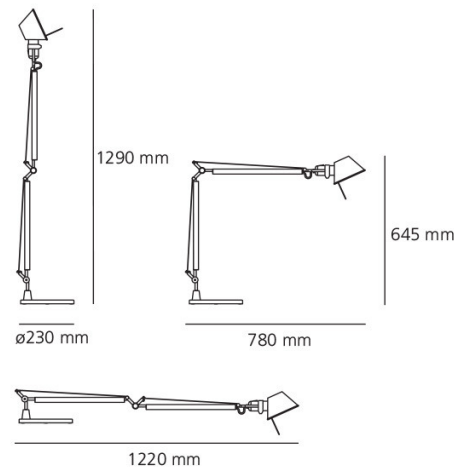

PRODUCT SPECIFICATION

Light Source: 10W, 3000K, 593 Lumens

IP Code: 20

Dimming: Integrated dimmer on the product.

Dimensions: Depth: 78-122cm
Height: 64.5-129cm
Base: Ø23cm

For all sales and technical enquiries, please contact: