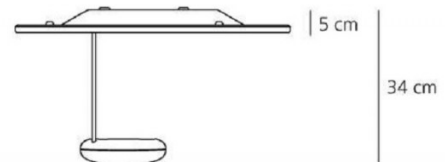

### Artemide Droplet Mini LED Wall / Ceiling Light

The mini version of the Droplet light, the Droplet mini can be installed both as a ceiling light or a wall light. A design by Ross Lovegrove for Artemide, as reflected by the clearly organic form of the light. Droplet is a moment frozen in time, a liquid aluminium surface disturbed by a steel 'pebble', and catches the moment when ripples start travelling across the liquid surface. A stunning and eye catching piece for both your home and professional environment.

## PRODUCT SPECIFICATION

**Light Source:** 29W, 2700K, 1168 lumens

**IP Code:** 20

**Dimming:** Dimmable via mains phase dimming.

**Dimensions:** Ø 60 cm  
34 cm depth  
5 cm recess depth

For all sales and technical enquiries, please contact: