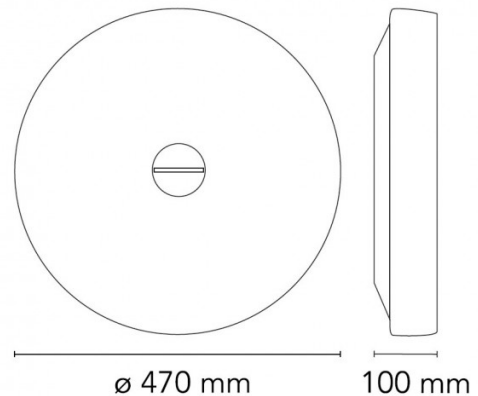

PRODUCT SPECIFICATION

- Light Source:** 5 x 3.2W LED G9 (excluded)
- IP Code:** 40
- Dimming:** Dimmable via mains phase dimming
- Dimensions:** Ø47cm  
10cm depth

For all sales and technical enquiries, please contact: