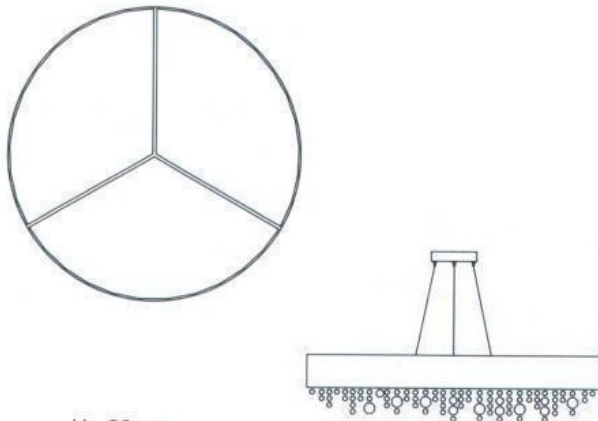

H 20 cm
7.90"

Ø 90 cm
35.50"